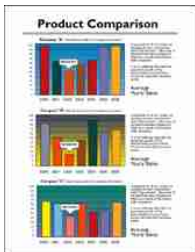

Charts/Graphs/Maps

All items 25" x 35"
Unless Otherwise Specified

Chrt-001 Fiscal Projections
8.5" x 11"
25" x 35"

Chrt-002 Financial Projections
8.5" x 11"
25" x 35"

Chrt-003 Financial Projections
8.5" x 11"
25" x 35"

Chrt-004 Investment Ratios
8.5" x 11"
25" x 35"

Chrt-005 Market Analysis
8.5" x 11"
25" x 35"

Chrt-006 Market Share Projection
8.5" x 11"
25" x 35"

Chrt-007 Product Comparison
8.5" x 11"
25" x 35"

Chrt-008 Product Marketability
8.5" x 11"
25" x 35"