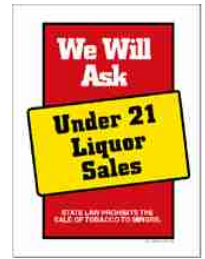

Liq-109 11" x 15"